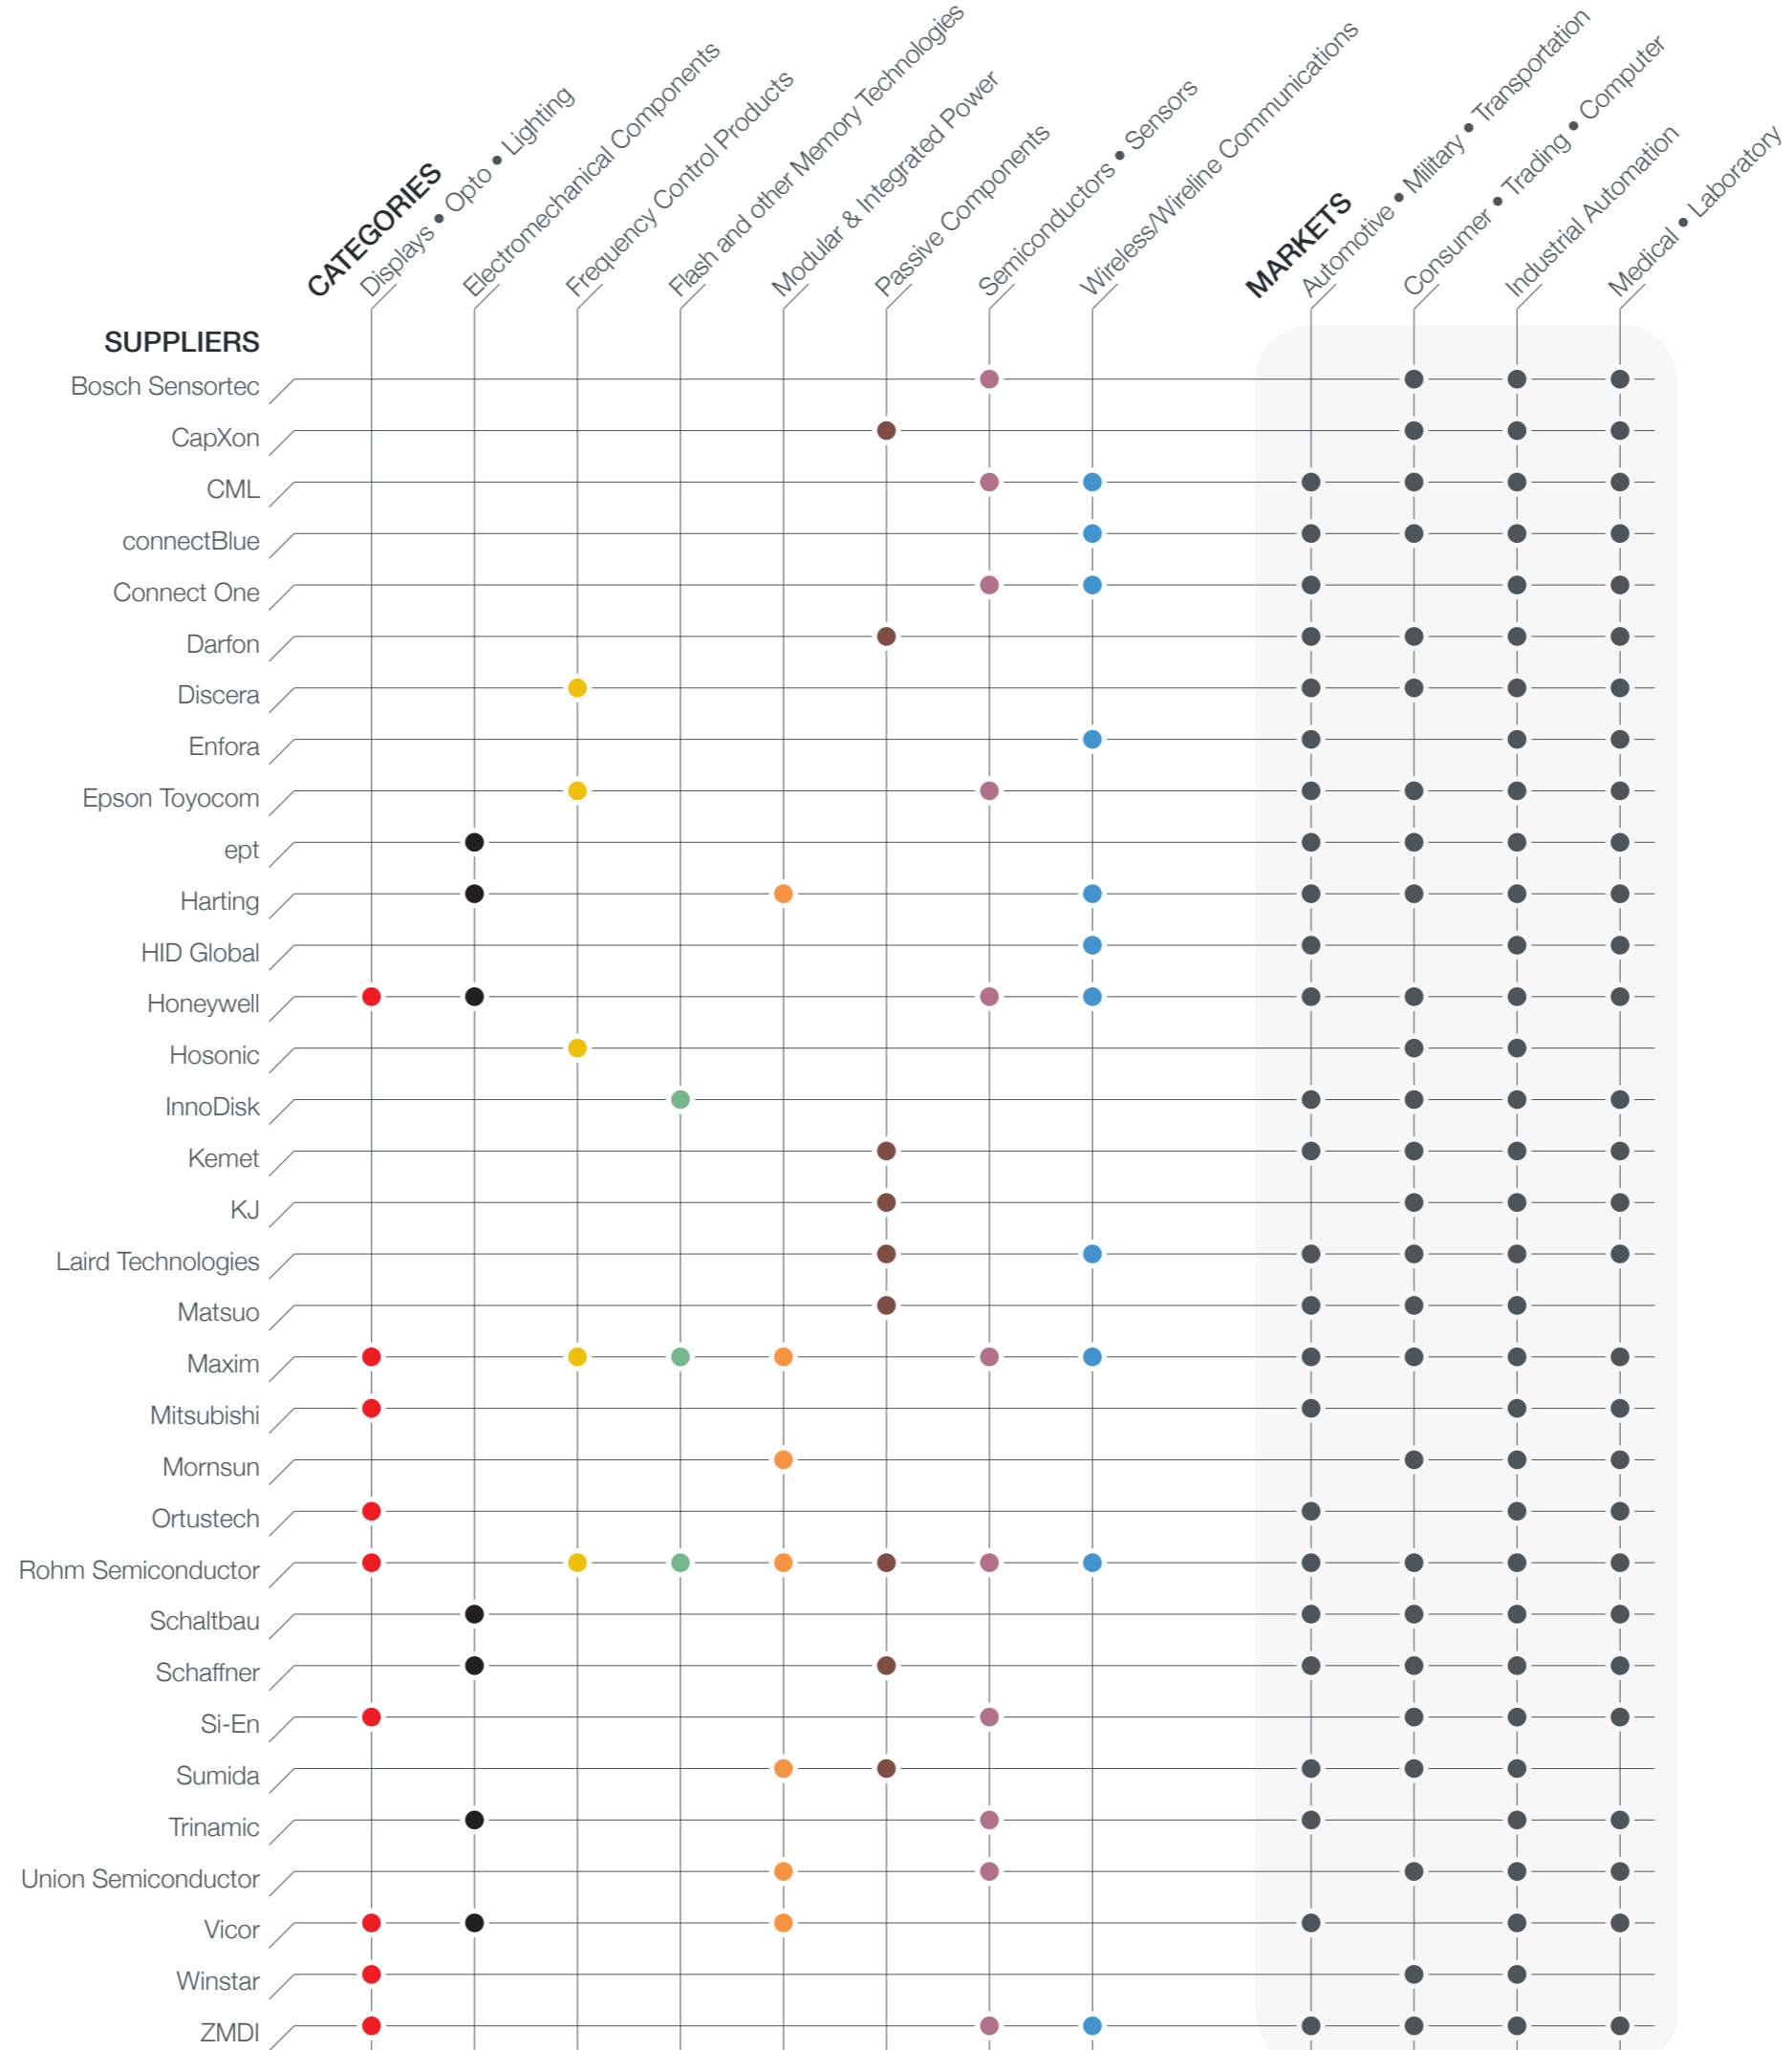

# LINECARD

FC PRODUCTS

POWER

SEMICONDUCTOR

DISPLAYS

MEMORY

WIRELESS

PASSIVES

EMECHS

*spezial electronic*