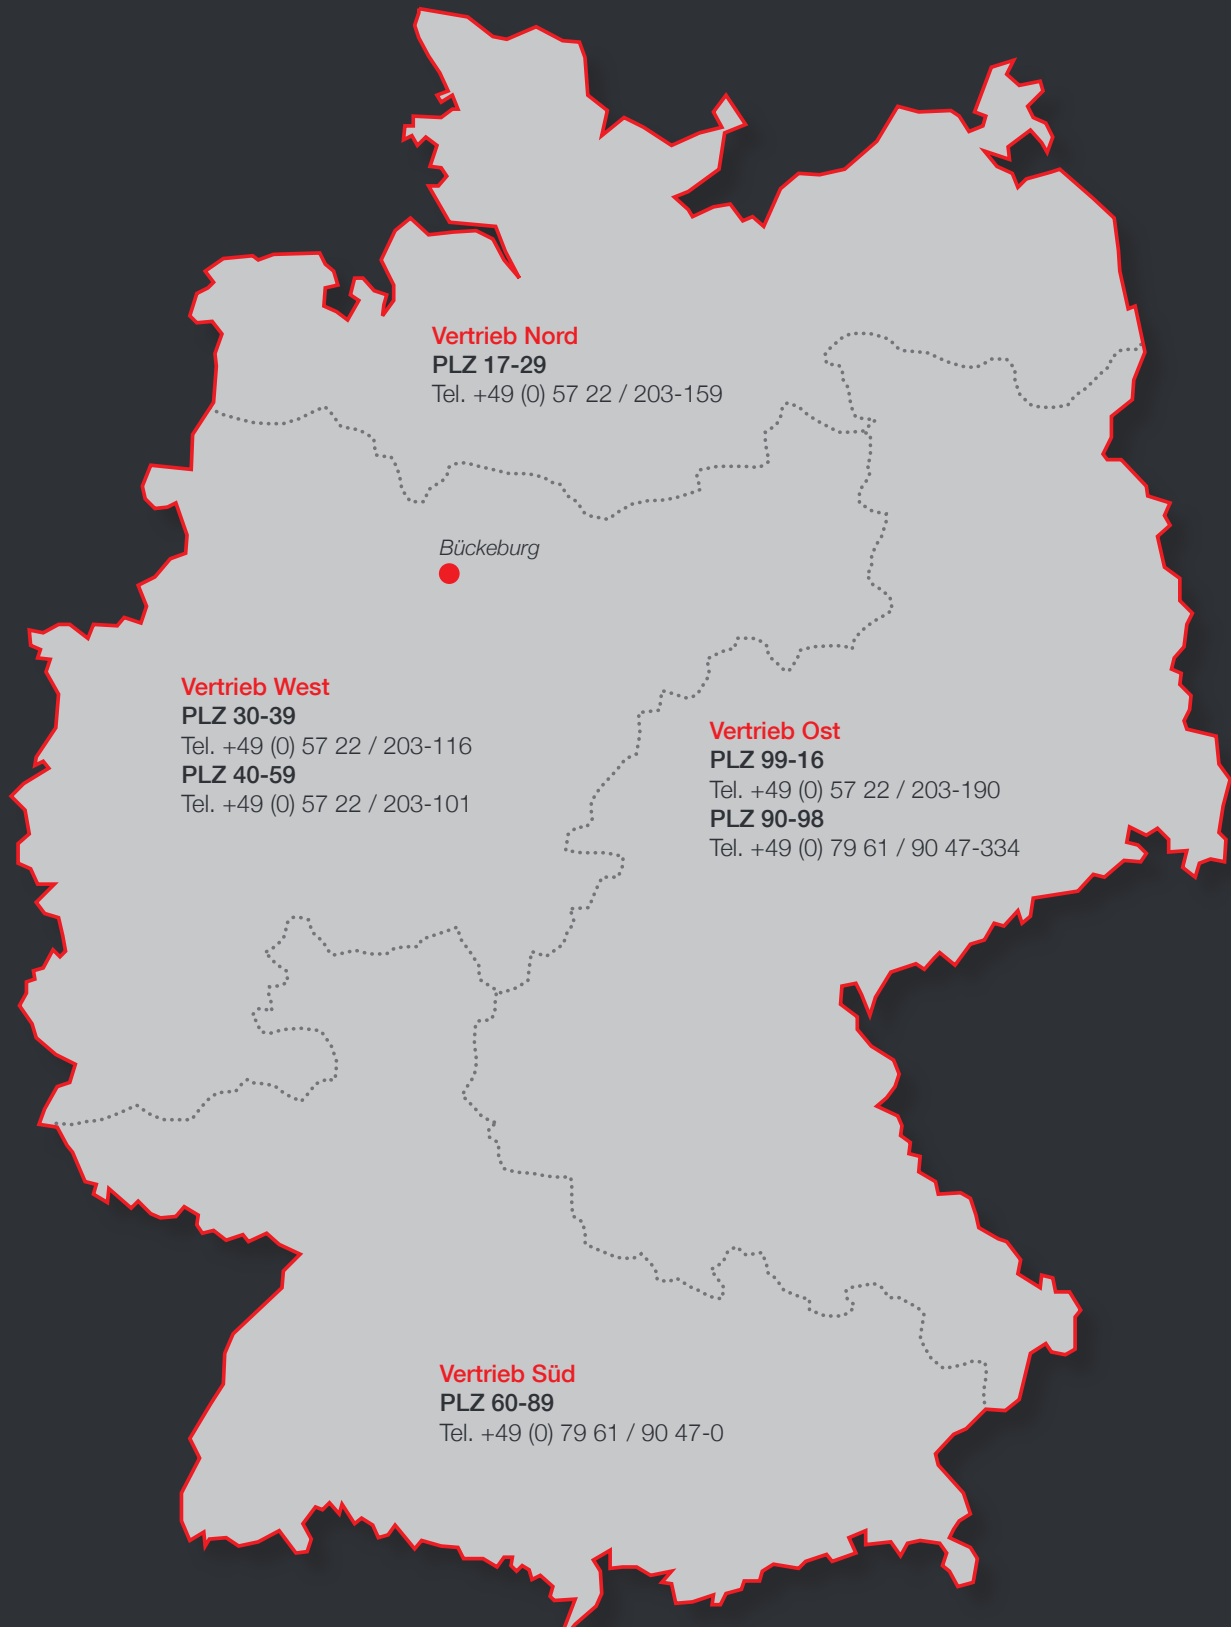

Ihr Kontakt zu SE:

Design | Driven | Distribution®

SE Spezial-Electronic AG • Friedrich-Bach-Str. 1 • 31675 Bückeburg
Hotline +49(0)700 SESPEZIAL • <http://newsletter.spezial.com>

www.spezial.com